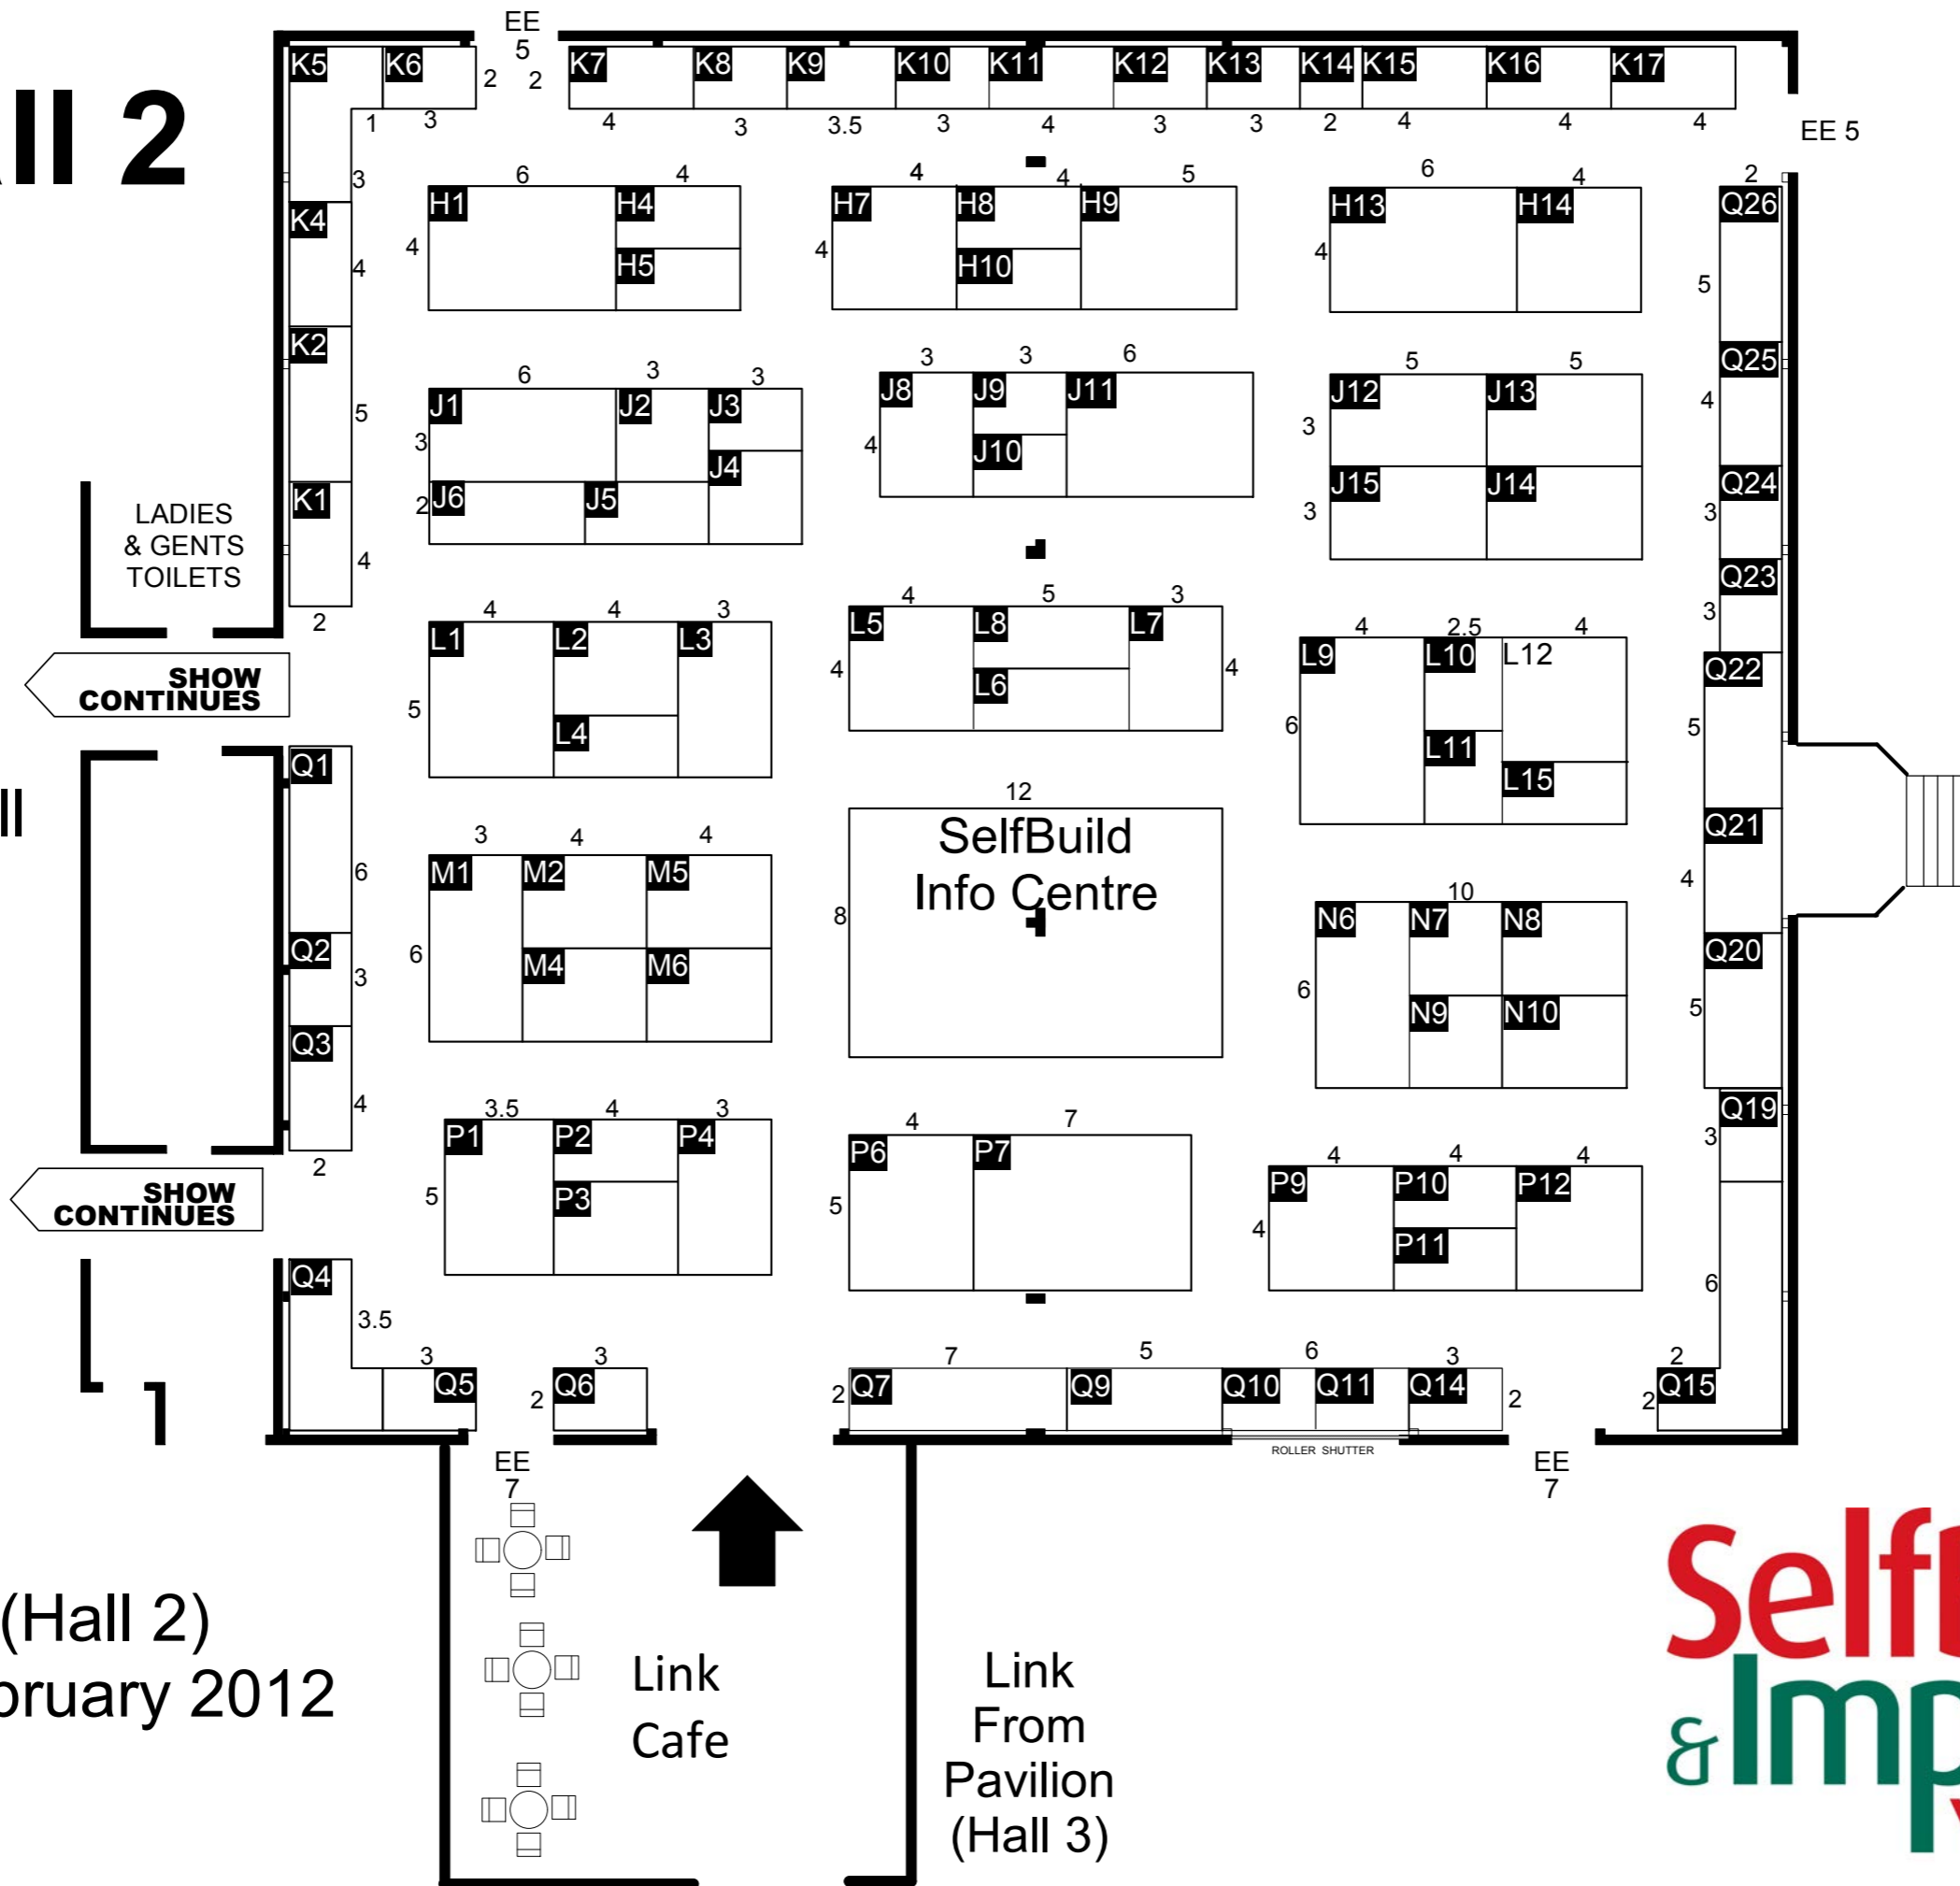

Hall 2

Kings Hall
(Hall 1)

SHOW CONTINUES

SHOW CONTINUES

LADIES & GENTS TOILETS

NUGENT (Hall 2)
17 - 19 February 2012

Link
Cafe

Link
From
Pavilion
(Hall 3)

SelfBuild
& **Improve**
YOUR HOME