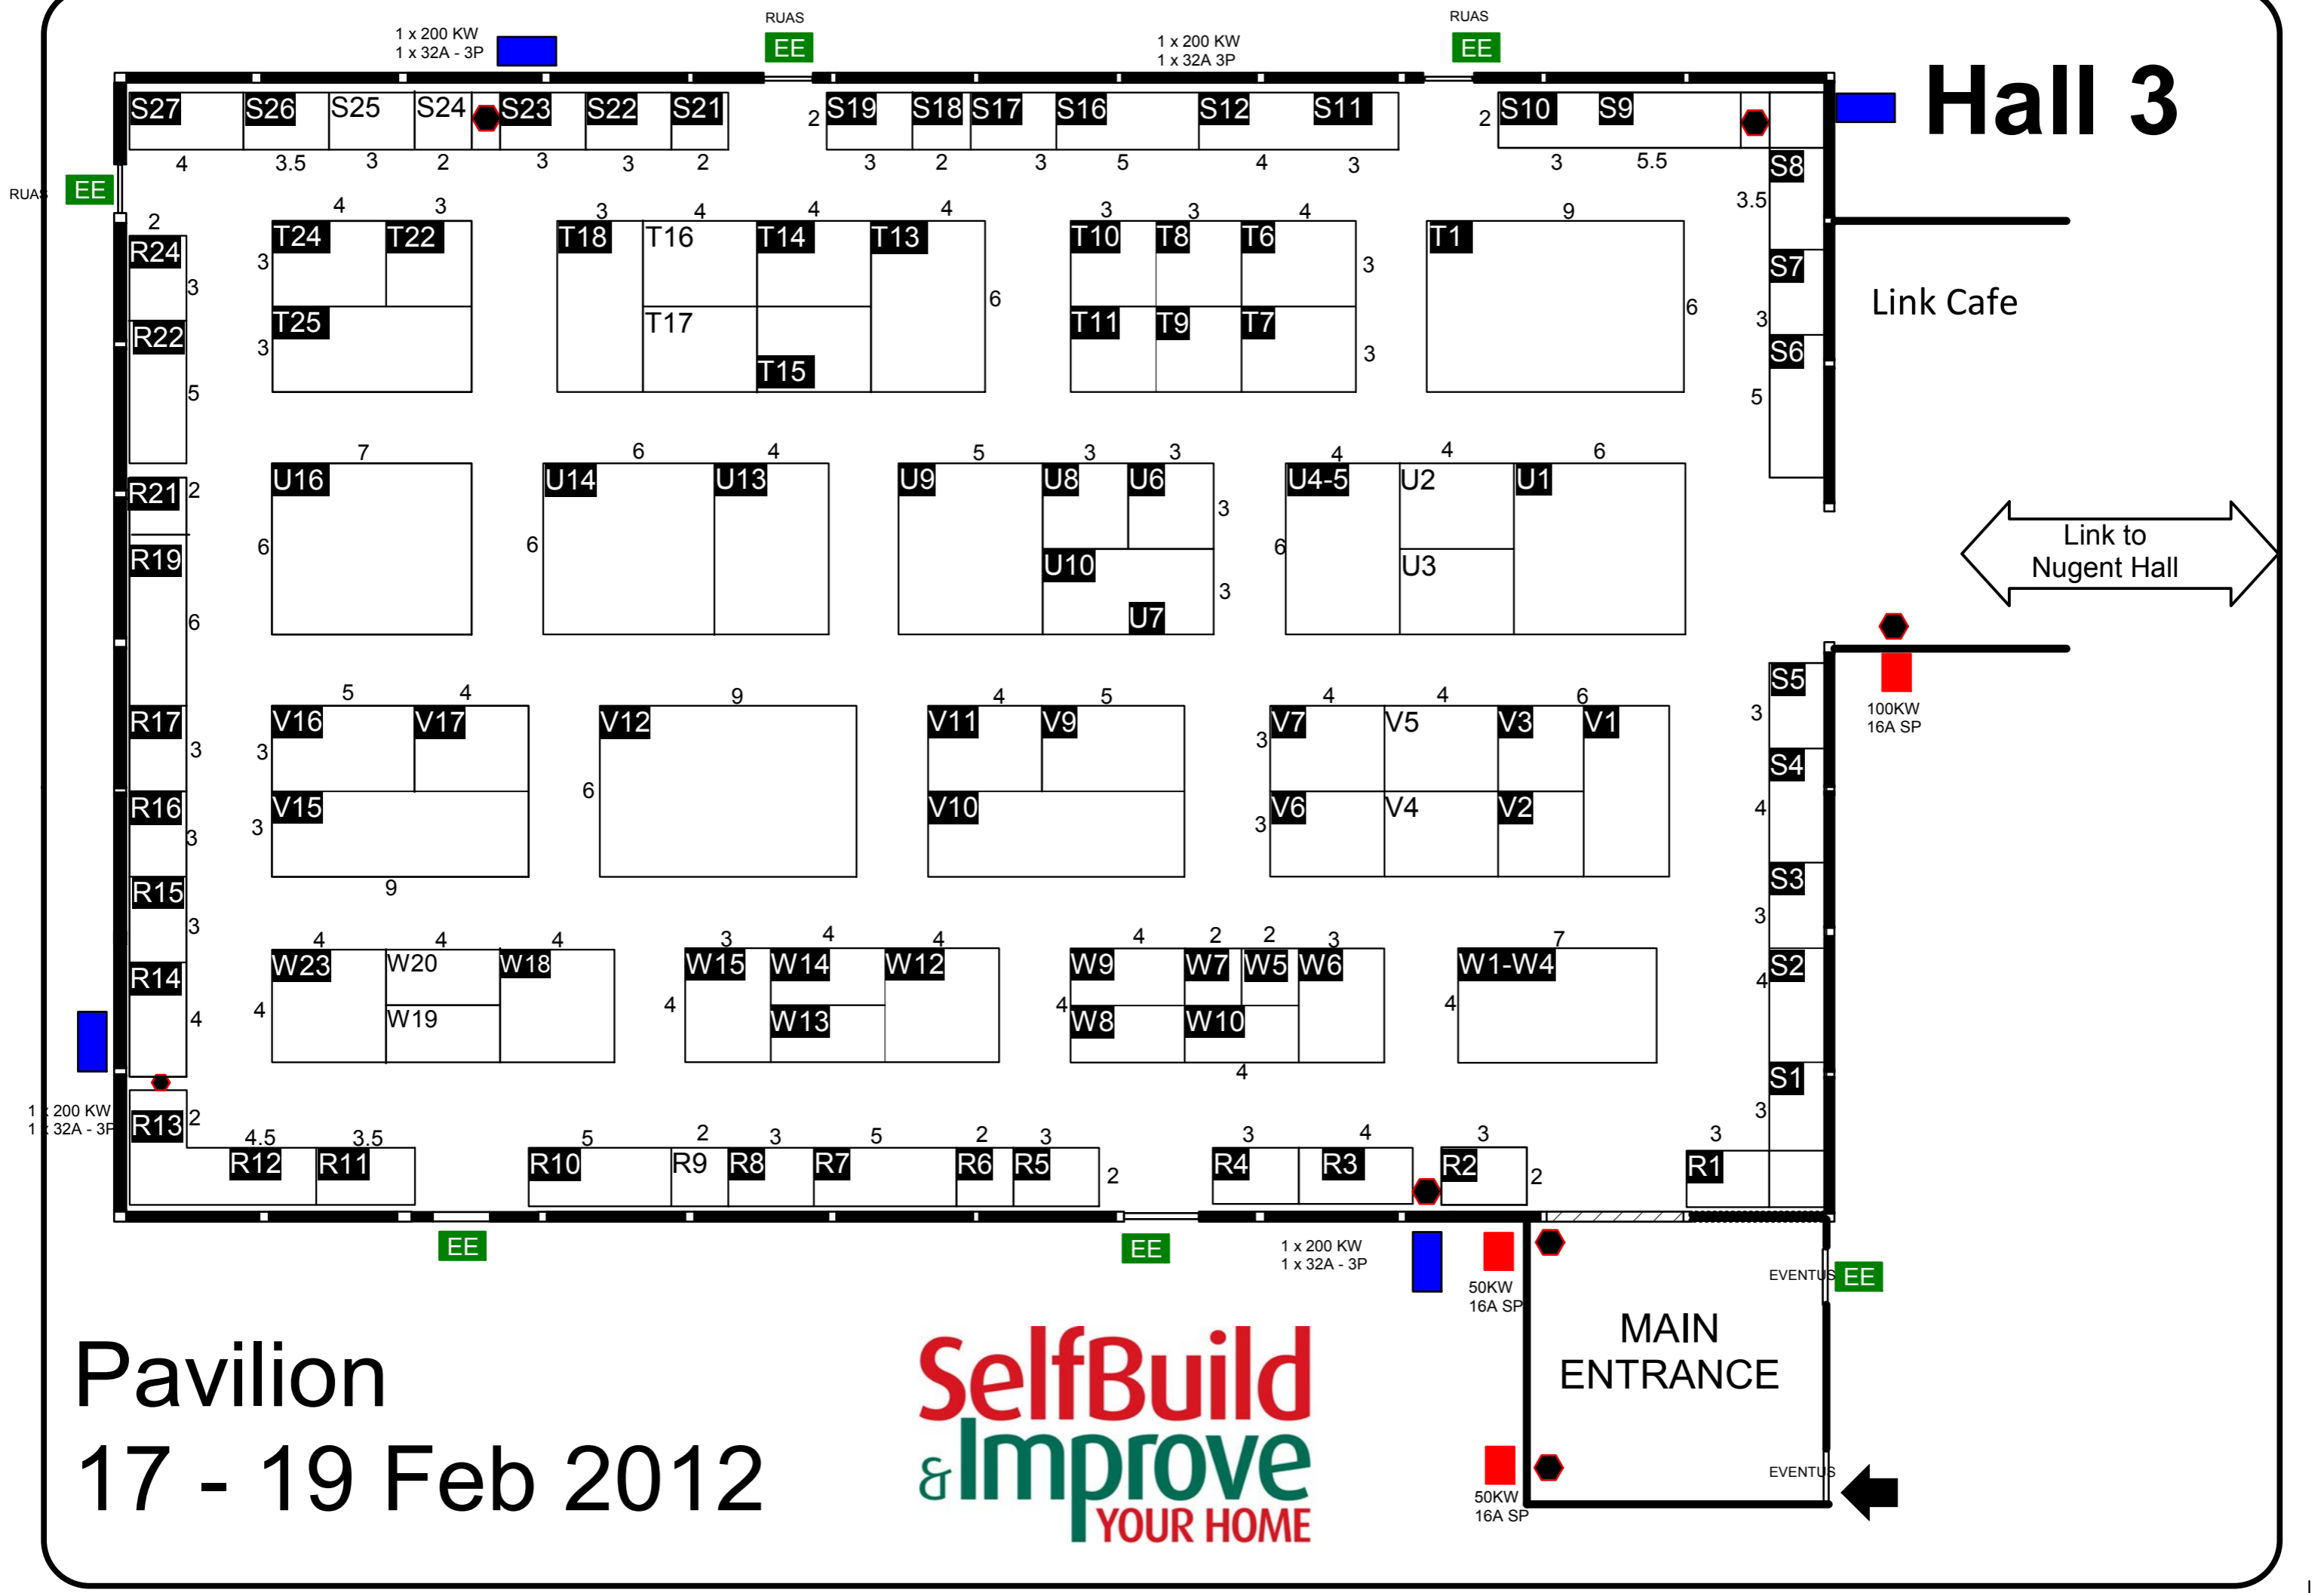

Hall 3

Pavilion
17 - 19 Feb 2012

SelfBuild
& **Improve**
YOUR HOME

MAIN
ENTRANCE