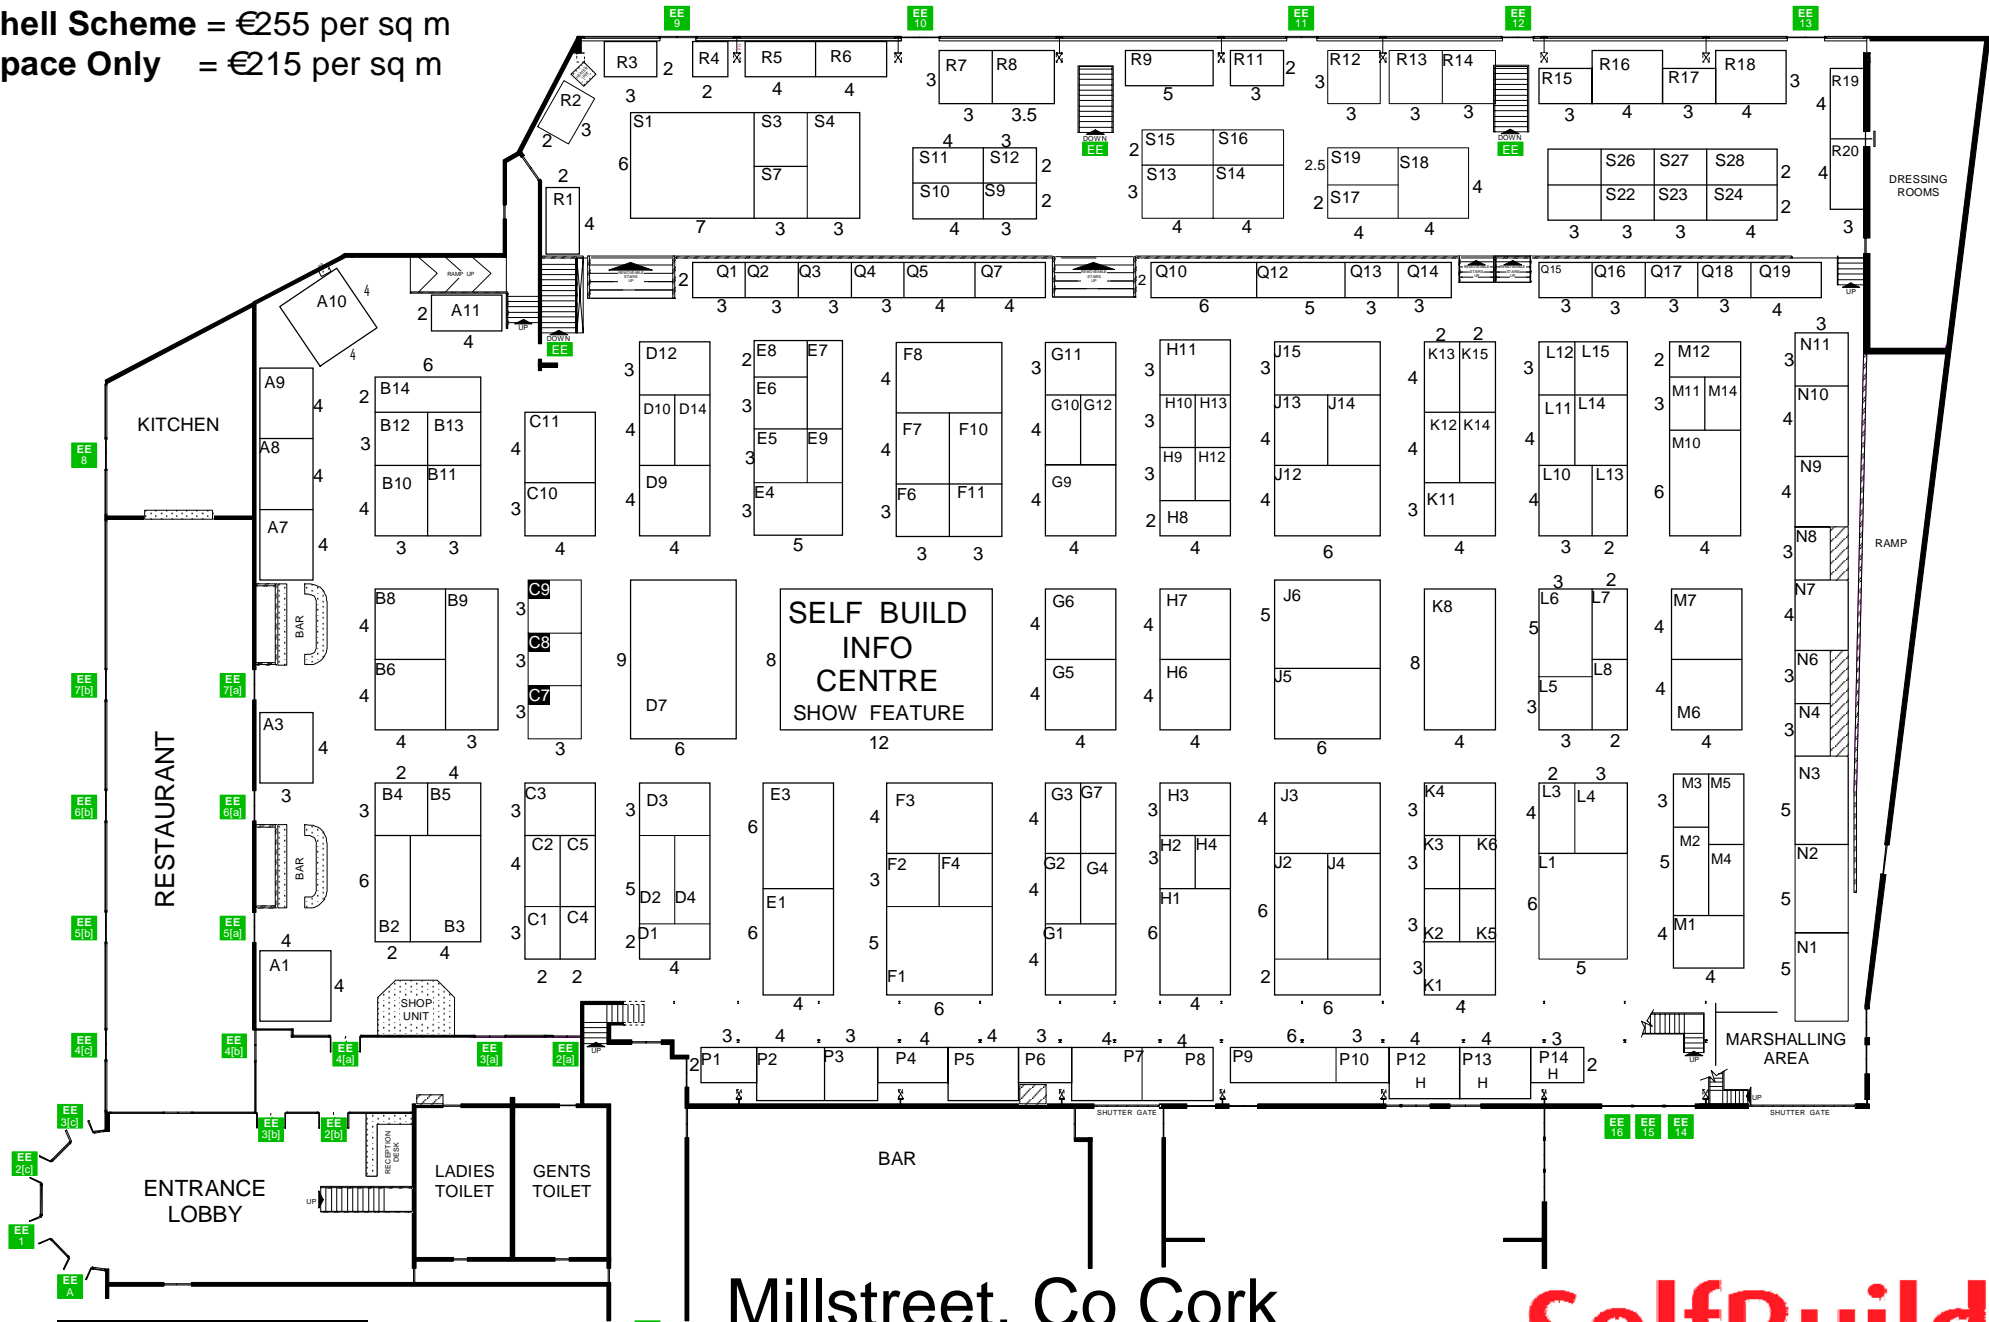

Shell Scheme = €255 per sq m
 Space Only = €215 per sq m

Stands Nos in Black are sold

Millstreet, Co Cork
 6th - 8th Nov 2009

SelfBuild
 Extend & Renovate