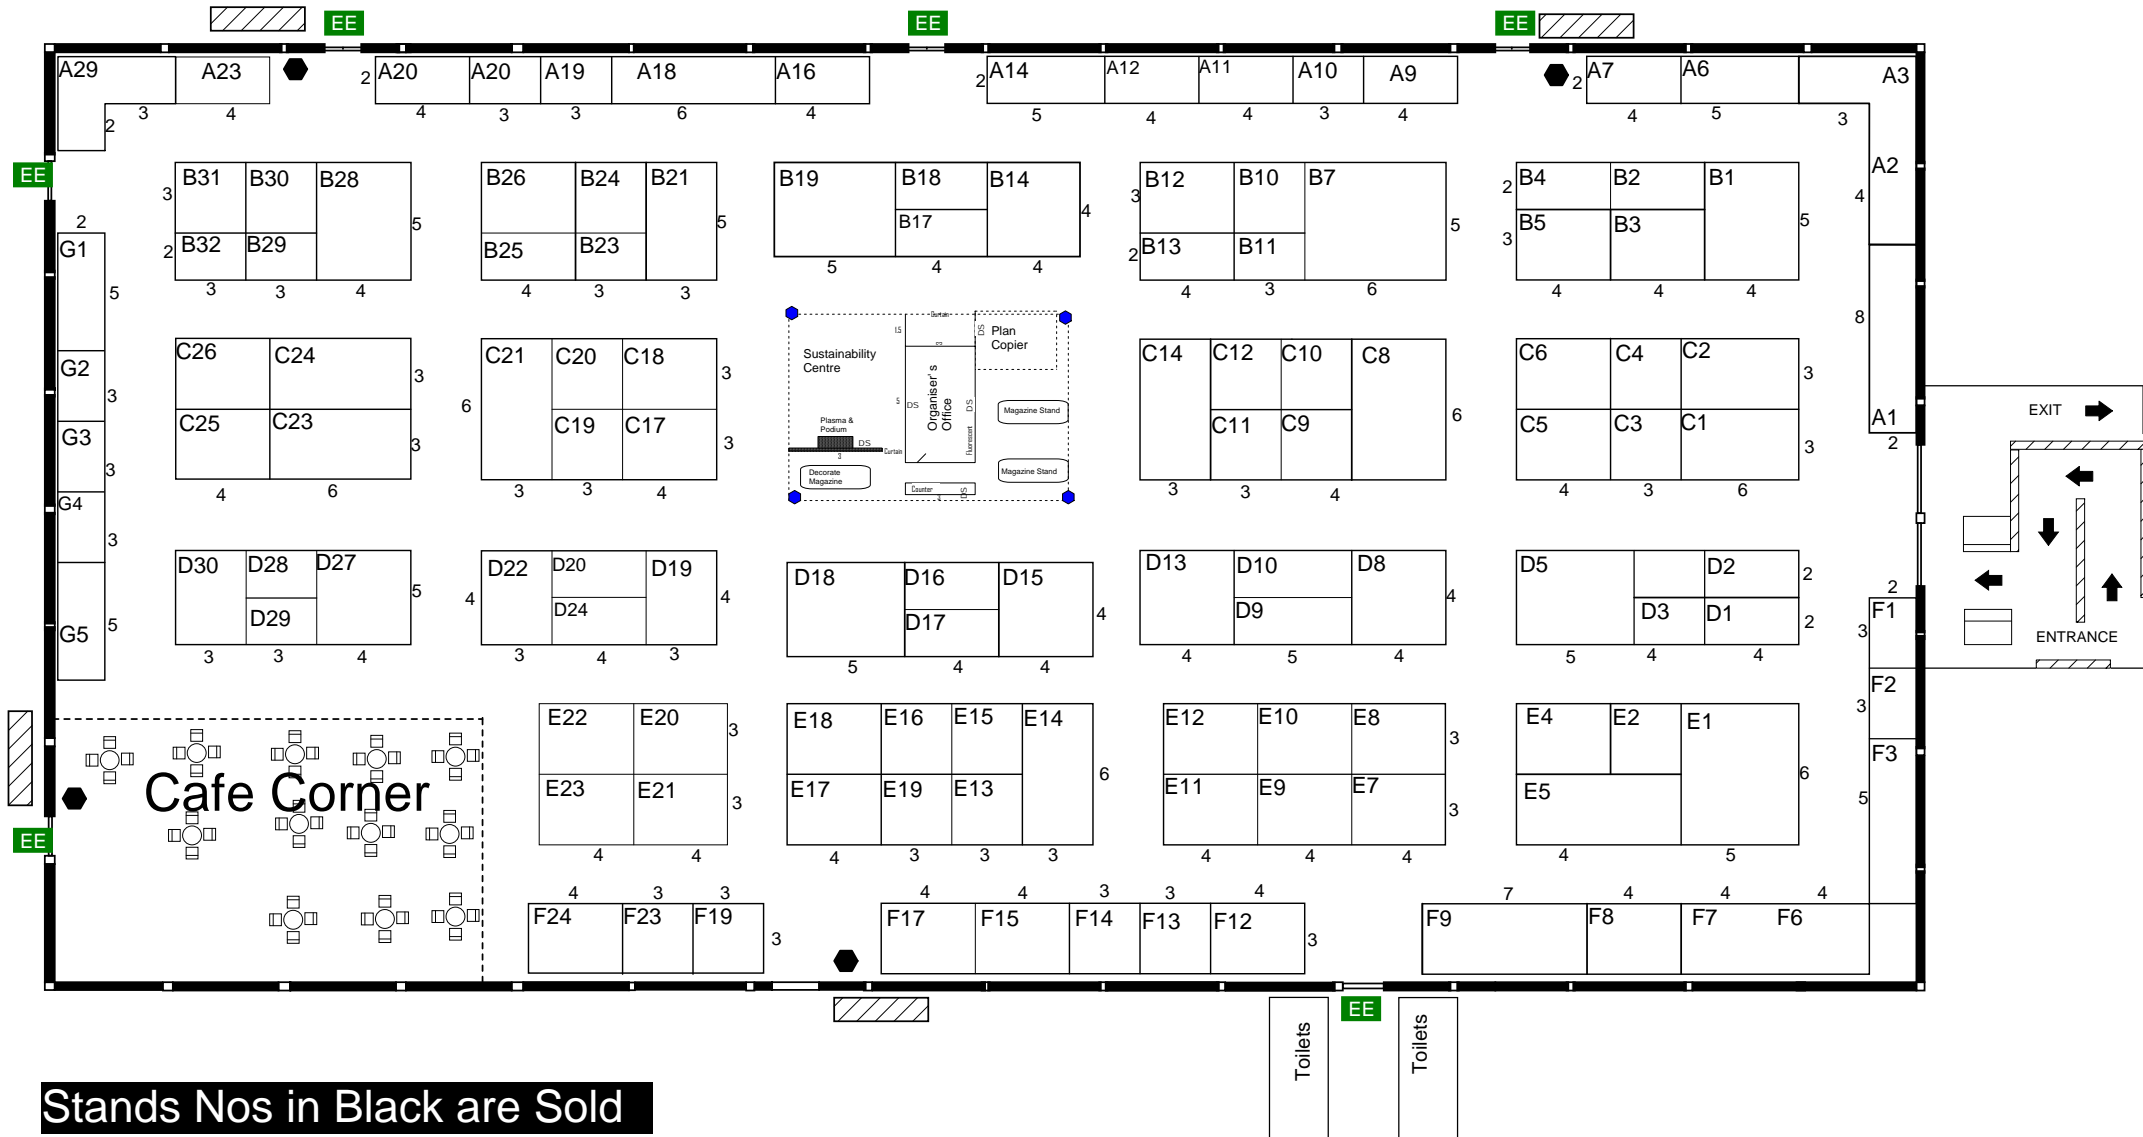

SelfBuild Show - Galway Racecourse

15th & 16th May 2010

Shell Scheme = €245 per sq m
Space Only = €207 per sq m

Tel: ROI (048) UK/NI (028) 97510570